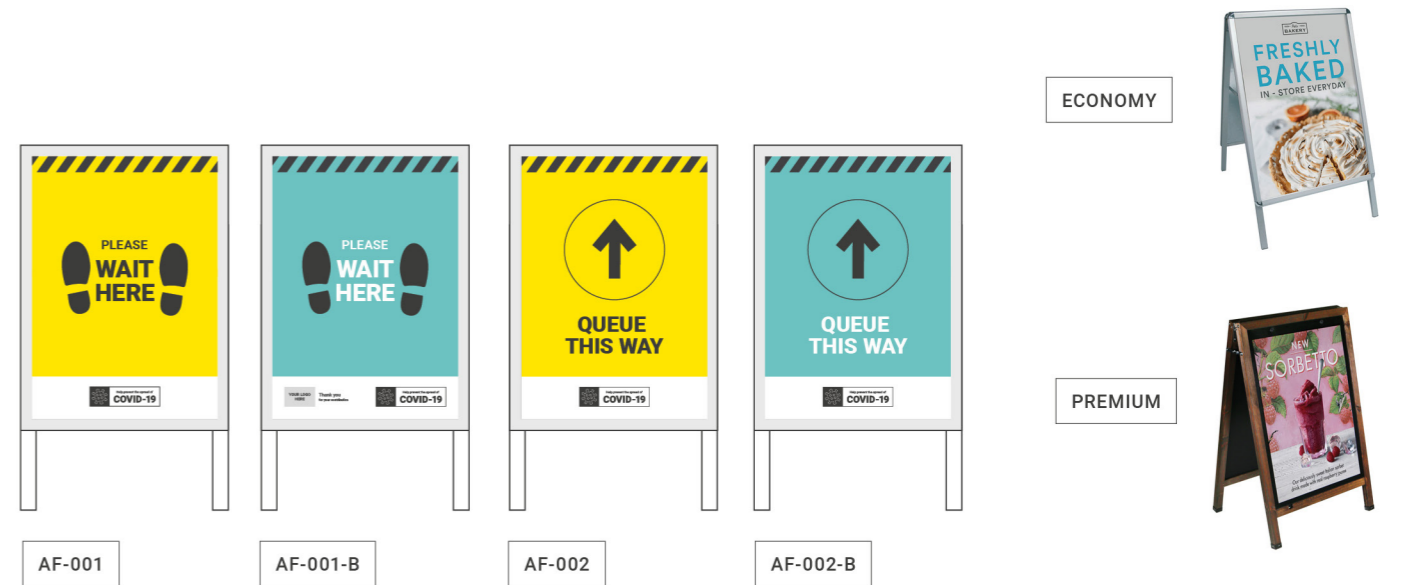

A frames

Protection screens