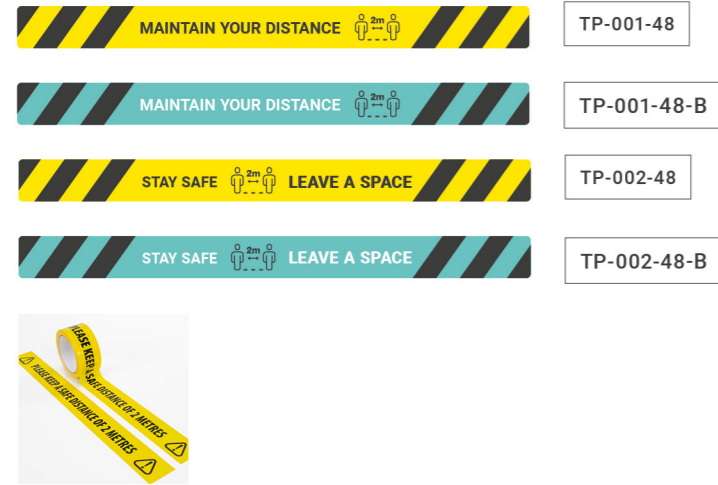

Miscellaneous

Social distancing tape

Lanyards