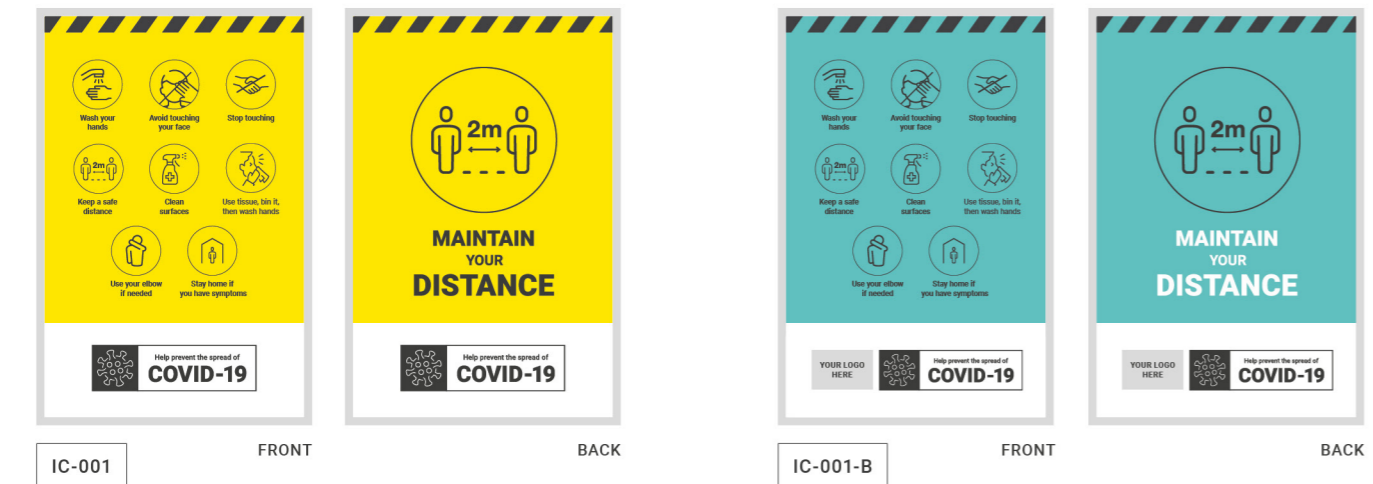

A-frames are available as A2 or A1 size
2 printed posters are supplied with each A-frame
Available in an economy or premium frame

A Frame Features

- Easy to set up
- Changeable graphics
- Transportable
- Wipeable

Miscellaneous

Social distancing tape

Lanyards

Information cards

Size Guide

	Width	Height
A0	841mm	1,189mm
A1	594mm	841mm
A2	420mm	594mm
A3	297mm	420mm
A4	210mm	297mm

Tape

Laminated PVC tape
 - Full colour print
 - 48mm x 33 metres per roll
 - Packing grade adhesive